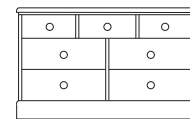

JJ3430
3 Drawer
Narrow Bedside
H: 59cm/23"
D: 41cm/16"
W: 34cm/13.4"

JJ3110
1 Drawer
Bedside
H: 59cm/23"
D: 41cm/16"
W: 44cm/17"

JJ3130
3 Drawer
Bedside
H: 59cm/23"
D: 41cm/16"
W: 44cm/17"

JJ5140
2+2 Drawer
Slim Chest
H: 90cm/35.5"
D: 41cm/16"
W: 44cm/17"

JJ5050
5 Drawer
Medium Chest
H: 90cm/35.5"
D: 41cm/16"
W: 55.4cm/22"

JJ5280
3+2 Drawer
Wide Chest
H: 90cm/35.5"
D: 41cm/16"
W: 82.5cm/32.5"

JJ6290
2+2+2 Drawer
Wide Chest
H: 105cm/41.5"
D: 41cm/16"
W: 82.5cm/32.5"