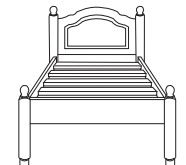

JJ7610
Single Dressing
Table Mirror
H: 55cm/20"
W: 54cm/21"

JJ7600
Triple Dressing
Table Mirror
H: 55cm/20"
W: 89cm/35"

Shown with optional mirror and shelf

JJ2015
Blanket Box
H: 50cm/19.5"
D: 41cm/16.25"
W: 83cm/32.5"

JJ9836
Childs Triple Robe with
Drawers & Open Shelves
H: 179cm/70.5"
D: 56.5cm/22"
W: 122cm/48"

For Pink add **P** at the end of the code
For Blue add **B** at the end of the code
For White add **W** at the end of the code

Wardrobes can be supplied with optional internal mirror and/or shelf

JJ4630
3'0" Square
Panel Headboard

JJ3630
3'0" Arched
Panel Headboard

JJ4830
3'0" Square
Panel Bed

JJ2730
3'0" Arched Panel
High Foot End Bed

JJ2830
3'0" Arched Panel
Low Foot End Bed

Code	Description	Height cm/"	Depth cm/"	Width cm/"
JJ4830	3'0" Bed Square Panel Bed	H: 91cm/36"	D: 201cm/79"	W: 105cm/41.5"
JJ2730	3'0" Bed Arched Panel High Foot End Bed	H: 95cm/37.5"	D: 201cm/79"	W: 102cm/40"
JJ2830	3'0" Bed Arched Panel Low Foot End Bed	H: 95cm/37.5"	D: 201cm/79"	W: 102cm/40"
JJ4630	3'0" Square Panel Headboard	H: 46cm/18"	—	W: 105cm/41.5"
JJ3630	3'0" Arched Panel Headboard	H: 52cm/20.5"	—	W: 102cm/40"