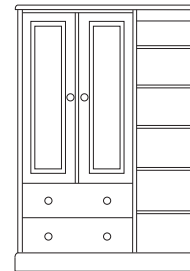

JJ9836
Childs Triple Robe with
Drawers & Open Shelves
H: 179cm/70.5"
D: 56.5cm/22"
W: 122cm/48"

For Pink add **P** at the end of the code
For Blue add **B** at the end of the code
For White add **W** at the end of the code

Wardrobes can be supplied with optional internal mirror and/or shelf