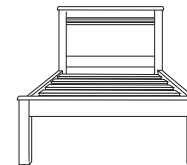

JJ7610
Single Dressing
Table Mirror
H: 55cm/20"
W: 54cm/21"

JJ7600
Triple Dressing
Table Mirror
H: 55cm/20"
W: 89cm/35"

Shown with optional mirror and shelf

JJ2015
Blanket Box
H: 50cm/19.5"
D: 41cm/16.25"
W: 83cm/32.5"

JJ9836
Childs Triple Robe with
Drawers & Open Shelves
H: 179cm/70.5"
D: 56.5cm/22"
W: 122cm/48"

For Pink add **P** at the end of the code
For Blue add **B** at the end of the code
For White add **W** at the end of the code

Wardrobes can be supplied with optional internal mirror and/or shelf

JJ4630
3'0" Square
Panel Headboard

JJ3630
3'0" Arched
Panel Headboard

JJ4830
3'0" Square
Panel Bed

JJ2730
3'0" Arched Panel
High Foot End Bed