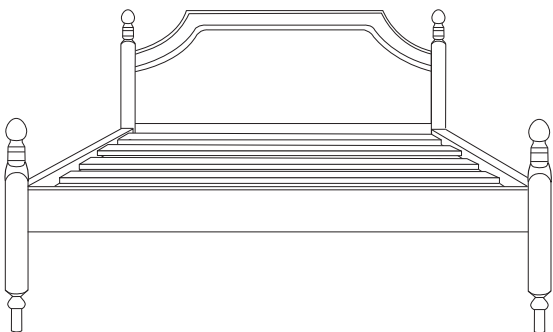

CH243

Medium Wide Bookcase
H: 124cm/49"
D: 28cm/11"
W: 83cm/32.5"

CH232

Low Narrow Bookcase
H: 92.5cm/36.5"
D: 28cm/11"
W: 56cm/22"

CH233

Low Wide Bookcase
H: 92.5cm/36.5"
D: 28cm/11"
W: 83cm/32.5"

CH3830 3'0" High End Bed
CH3845 4'6" High End Bed
CH3850 5'0" High End Bed
CH3860 6'0" High End Bed

CH3730 3'0" Low Foot Bed
CH3745 4'6" Low Foot Bed
CH3750 5'0" Low Foot Bed
CH3760 6'0" Low Foot Bed

Bed and Headboard dimensions

Code	Description	Height cm/"	Depth cm/"	Width cm/"
CH3730	3'0" High End Bed	H: 91cm/36"	D: 201cm/79"	W: 105cm/41.5"
CH3745	4'6" High End Bed	H: 91cm/36"	D: 201cm/79"	W: 151cm/59.5"
CH3750	5'0" High End Bed	H: 91cm/36"	D: 208cm/82"	W: 166cm/65.5"
CH3760	6'0" High End Bed	H: 91cm/36"	D: 208cm/82"	W: 193cm/76"
CH3830	3'0" Low Foot Bed	H: 91cm/36"	D: 201cm/79"	W: 105cm/41.5"
CH3845	4'6" Low Foot Bed	H: 91cm/36"	D: 201cm/79"	W: 151cm/59.5"
CH3850	5'0" Low Foot Bed	H: 91cm/36"	D: 208cm/82"	W: 166cm/65.5"
CH3860	6'0" Low Foot Bed	H: 91cm/36"	D: 208cm/82"	W: 193cm/76"