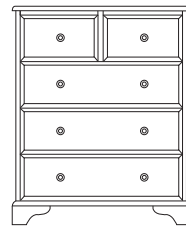

CH3125
2 Deep Drawer
Bedside
H: 59cm/23"
D: 41cm/16"
W: 44cm/17"

CH3030
3 Drawer
Medium Chest
H: 59cm/23"
D: 41cm/16"
W: 55.4cm/22"

CH2010
Blanket Box
H: 50cm/19.5"
D: 41cm/16.25"
W: 83cm/32.5"

CH4230
2+2 Deep
Drawer Wide Chest
H: 75cm/29.5"
D: 41cm/16"
W: 83cm/32.5"

CH4343
3 over 4
Drawer Chest
H: 75cm/29.5"
D: 41cm/16"
W: 122cm/48"

CH5280
2+1+2 Deep
Drawer Wide Chest
H: 90cm/35.5"
D: 41cm/16"
W: 83cm/32.5"

CH6145
4 Deep Drawer
Slim Chest
H: 105cm/41.5"
D: 41cm/16"
W: 44cm/17"

CH6150
3+2 Deep
Drawer Slim Chest
H: 105cm/41.5"
D: 41cm/16"
W: 44cm/17"

CH6280
3+2 All Deep
Drawer Wide Chest
H: 105cm/41.5"
D: 41cm/16"
W: 83cm/32.5"

CH6290
2+2+2 Deep
Drawer Wide Chest
H: 105cm/41.5"
D: 41cm/16"
W: 83cm/32.5"

CH6363
3 over 6
Drawer Chest
H: 105cm/41.5"
D: 41cm/16"
W: 122cm/48"

CH0630
Console Table
with Turned Legs
H: 76cm/30"
D: 41cm/16"
W: 91cm/36"

CH7145
Single Pedestal Dressing
Table with Turned Legs
H: 75cm/29.5"
D: 41cm/16"
W: 95cm/37.5"