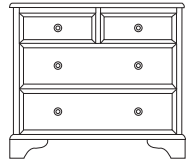

The Chateau Collection

Elegant Painted Furniture

CH3430
3 Drawer
Narrow Bedside
H: 59cm/23"
D: 41cm/16"
W: 34cm/13.4"

CH1410
1 Drawer
Open Bedside
H: 59cm/23"
D: 41cm/16"
W: 51.5cm/20"

CH3130
3 Drawer
Bedside
H: 59cm/23"
D: 41cm/16"
W: 44cm/17"

CH3125
2 Deep Drawer
Bedside
H: 59cm/23"
D: 41cm/16"
W: 44cm/17"

CH3030
3 Drawer
Medium Chest
H: 59cm/23"
D: 41cm/16"
W: 55.4cm/22"

CH2010
Blanket Box
H: 50cm/19.5"
D: 41cm/16.25"
W: 83cm/32.5"

CH4230
2+2 Deep
Drawer Wide Chest
H: 75cm/29.5"
D: 41cm/16"
W: 83cm/32.5"