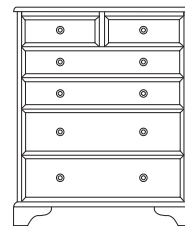

CH3125
2 Deep Drawer
Bedside
H: 59cm/23"
D: 41cm/16"
W: 44cm/17"

CH3030
3 Drawer
Medium Chest
H: 59cm/23"
D: 41cm/16"
W: 55.4cm/22"

CH2010
Blanket Box
H: 50cm/19.5"
D: 41cm/16.25"
W: 83cm/32.5"

CH4230
2+2 Deep
Drawer Wide Chest
H: 75cm/29.5"
D: 41cm/16"
W: 83cm/32.5"

CH4343
3 over 4
Drawer Chest
H: 75cm/29.5"
D: 41cm/16"
W: 122cm/48"

CH5280
2+1+2 Deep
Drawer Wide Chest
H: 90cm/35.5"
D: 41cm/16"
W: 83cm/32.5"

CH6145
4 Deep Drawer
Slim Chest
H: 105cm/41.5"
D: 41cm/16"
W: 44cm/17"

CH6150
3+2 Deep
Drawer Slim Chest
H: 105cm/41.5"
D: 41cm/16"
W: 44cm/17"

CH6280
3+2 All Deep
Drawer Wide Chest
H: 105cm/41.5"
D: 41cm/16"
W: 83cm/32.5"

CH6290
2+2+2 Deep
Drawer Wide Chest
H: 105cm/41.5"
D: 41cm/16"
W: 83cm/32.5"

CH6363
3 over 6
Drawer Chest
H: 105cm/41.5"
D: 41cm/16"
W: 122cm/48"

CH0630
Console Table
with Turned Legs
H: 76cm/30"
D: 41cm/16"
W: 91cm/36"

CH7145
Single Pedestal Dressing
Table with Turned Legs
H: 75cm/29.5"
D: 41cm/16"
W: 95cm/37.5"