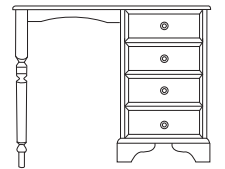

CH6150
3+2 Deep
Drawer Slim Chest
H: 105cm/41.5"
D: 41cm/16"
W: 44cm/17"

CH6280
3+2 All Deep
Drawer Wide Chest
H: 105cm/41.5"
D: 41cm/16"
W: 83cm/32.5"

CH6290
2+2+2 Deep
Drawer Wide Chest
H: 105cm/41.5"
D: 41cm/16"
W: 83cm/32.5"

CH6363
3 over 6
Drawer Chest
H: 105cm/41.5"
D: 41cm/16"
W: 122cm/48"

CH0630
Console Table
with Turned Legs
H: 76cm/30"
D: 41cm/16"
W: 91cm/36"

CH7145
Single Pedestal Dressing
Table with Turned Legs
H: 75cm/29.5"
D: 41cm/16"
W: 95cm/37.5"

CH7180
Double Narrow Pedestal
Dressing Table
H: 75cm/29.5"
D: 41cm/16"
W: 122cm/48"

CH7710
Dressing Table Stool
with Turned Legs
H: 44cm/17.25"
D: 32.5cm/12.75"
W: 44cm/17.25"

CH7610
Single Dressing
Table Mirror
H: 55cm/20"
W: 54cm/21"