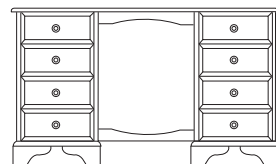

CH6150
3+2 Deep
Drawer Slim Chest
H: 105cm/41.5"
D: 41cm/16"
W: 44cm/17"

CH6280
3+2 All Deep
Drawer Wide Chest
H: 105cm/41.5"
D: 41cm/16"
W: 83cm/32.5"

CH6290
2+2+2 Deep
Drawer Wide Chest
H: 105cm/41.5"
D: 41cm/16"
W: 83cm/32.5"

CH6363
3 over 6
Drawer Chest
H: 105cm/41.5"
D: 41cm/16"
W: 122cm/48"

CH0630
Console Table
with Turned Legs
H: 76cm/30"
D: 41cm/16"
W: 91cm/36"

CH7145
Single Pedestal Dressing
Table with Turned Legs
H: 75cm/29.5"
D: 41cm/16"
W: 95cm/37.5"

CH7180
Double Narrow Pedestal
Dressing Table
H: 75cm/29.5"
D: 41cm/16"
W: 122cm/48"

CH7710
Dressing Table Stool
with Turned Legs
H: 44cm/17.25"
D: 32.5cm/12.75"
W: 44cm/17.25"

CH7610
Single Dressing
Table Mirror
H: 55cm/20"
W: 54cm/21"