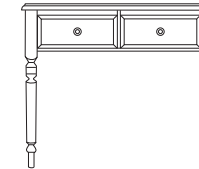

CH6150
3+2 Deep
Drawer Slim Chest
H: 105cm/41.5"
D: 41cm/16"
W: 44cm/17"

CH6280
3+2 All Deep
Drawer Wide Chest
H: 105cm/41.5"
D: 41cm/16"
W: 83cm/32.5"

CH6290
2+2+2 Deep
Drawer Wide Chest
H: 105cm/41.5"
D: 41cm/16"
W: 83cm/32.5"

CH6363
3 over 6
Drawer Chest
H: 105cm/41.5"
D: 41cm/16"
W: 122cm/48"

CH0630
Console Table
with Turned Legs
H: 76cm/30"
D: 41cm/16"
W: 91cm/36"

CH7145
Single Pedestal Dressing
Table with Turned Legs
H: 75cm/29.5"
D: 41cm/16"
W: 95cm/37.5"

CH7180
Double Narrow Pedestal
Dressing Table
H: 75cm/29.5"
D: 41cm/16"
W: 122cm/48"

CH7710
Dressing Table Stool
with Turned Legs
H: 44cm/17.25"
D: 32.5cm/12.75"
W: 44cm/17.25"

CH7610
Single Dressing
Table Mirror
H: 55cm/20"
W: 54cm/21"