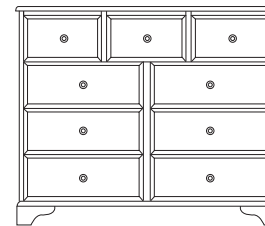

CH3125
2 Deep Drawer
Bedside
H: 59cm/23"
D: 41cm/16"
W: 44cm/17"

CH3030
3 Drawer
Medium Chest
H: 59cm/23"
D: 41cm/16"
W: 55.4cm/22"

CH2010
Blanket Box
H: 50cm/19.5"
D: 41cm/16.25"
W: 83cm/32.5"

CH4230
2+2 Deep
Drawer Wide Chest
H: 75cm/29.5"
D: 41cm/16"
W: 83cm/32.5"

CH4343
3 over 4
Drawer Chest
H: 75cm/29.5"
D: 41cm/16"
W: 122cm/48"

CH5280
2+1+2 Deep
Drawer Wide Chest
H: 90cm/35.5"
D: 41cm/16"
W: 83cm/32.5"

CH6145
4 Deep Drawer
Slim Chest
H: 105cm/41.5"
D: 41cm/16"
W: 44cm/17"

CH6150
3+2 Deep
Drawer Slim Chest
H: 105cm/41.5"
D: 41cm/16"
W: 44cm/17"

CH6280
3+2 All Deep
Drawer Wide Chest
H: 105cm/41.5"
D: 41cm/16"
W: 83cm/32.5"

CH6290
2+2+2 Deep
Drawer Wide Chest
H: 105cm/41.5"
D: 41cm/16"
W: 83cm/32.5"

CH6363
3 over 6
Drawer Chest
H: 105cm/41.5"
D: 41cm/16"
W: 122cm/48"

CH0630
Console Table
with Turned Legs
H: 76cm/30"
D: 41cm/16"
W: 91cm/36"

CH7145
Single Pedestal Dressing
Table with Turned Legs
H: 75cm/29.5"
D: 41cm/16"
W: 95cm/37.5"