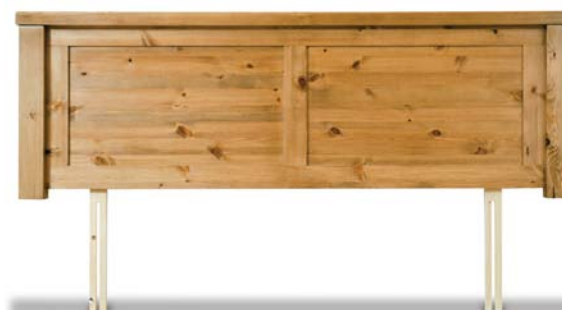

**3'0" Headboard,
4'6" Headboard, &
5'0" Headboard**

Bed Dimensions

Code	Description	Width cm/"	Depth cm/"	Height cm/"
FH4630	3'0" Headboard	104cm/41"	N/A	48cm/19"
FH4645	4'6" Headboard	150cm/59"	N/A	48cm/19"
FH4650	5'0" Headboard	165cm/68"	N/A	48cm/19"
FH4830	3'0" Single Bed	104cm/41"	203cm/80"	92.5cm/36"
FH4845	4'6" Double Bed	150cm/59"	203cm/80"	92.5cm/36"
FH4850	5'0" Kingsize Bed	165cm/65"	203cm/80"	92.5cm/36"

Please Note: Products are shown in a Smoked Oak finish. All dimensions and printed colours are approximations. The manufacturer reserves the right to amend products and colours without prior notice.