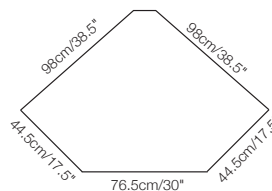

HOCORN
Corner Desk
W: 113cm/44.5"
D: 81.5cm/32"
H: 75cm/29.5"

HOCORNW
Wide Corner Desk
W: 138.5cm/54.5"
D: 81.5cm/32"
H: 75cm/29.5"

*Home Office pieces can be mixed to suit your needs or design.
All bookcases in the Living section match perfectly with Home Office.*

Please Note: All dimensions and printed colours are approximations. The manufacturer reserves the right to amend products and colours without prior notice.