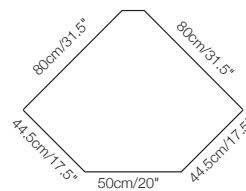

HOCORN
Corner Desk
W: 113cm/44.5"
D: 81.5cm/32"
H: 75cm/29.5"