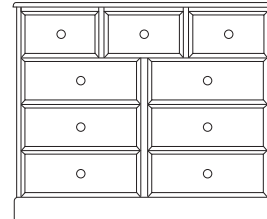

OR5050
5 Drawer
Medium Chest
H: 90cm/35.5"
D: 41cm/16"
W: 55.4cm/22"

OR5260
4+2 Drawer
Wide Chest
H: 90cm/35.5"
D: 41cm/16"
W: 83cm/32.5"

OR5280
2+1+2 Deep
Drawer Wide Chest
H: 90cm/35.5"
D: 41cm/16"
W: 83cm/32.5"

OR6145
4 Deep Drawer
Slim Chest
H: 105cm/41.5"
D: 41cm/16"
W: 44cm/17"

OR6150
3+2 Deep
Drawer Slim Chest
H: 105cm/41.5"
D: 41cm/16"
W: 44cm/17"

OR6060
6 Drawer
Medium Chest
H: 105cm/41.5"
D: 41cm/16"
W: 55.4cm/22"

OR6280
3+2 All Deep
Drawer Wide Chest
H: 105cm/41.5"
D: 41cm/16"
W: 83cm/32.5"

OR6290
2+2+2 Deep
Drawer Wide Chest
H: 105cm/41.5"
D: 41cm/16"
W: 83cm/32.5"

OR6363
3 over 6
Drawer Chest
H: 105cm/41.5"
D: 41cm/16"
W: 122cm/48"