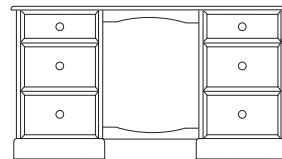

OR6305
Console Table
with Square Legs
H: 76cm/30"
D: 41cm/16"
W: 91cm/36"

OR630T
Console Table
with Turned Legs
H: 76cm/30"
D: 41cm/16"
W: 91cm/36"

OR7145S
Single Pedestal Dressing
Table with Square Legs
H: 75cm/29.5"
D: 41cm/16"
W: 95cm/37.5"

OR7145T
Single Pedestal Dressing
Table with Turned Legs
H: 75cm/29.5"
D: 41cm/16"
W: 95cm/37.5"

OR7160
2+4 Deep Drawer
Dressing Table
H: 75cm/29.5"
D: 41cm/16"
W: 133.5cm/52.5"

OR7710S
Dressing Table Stool
with Square Legs
H: 44cm/17.25"
D: 32.5cm/12.75"
W: 44cm/17.25"

OR7710T
Dressing Table Stool
with Turned Legs
H: 44cm/17.25"
D: 32.5cm/12.75"
W: 44cm/17.25"

OR7610
Single Dressing
Table Mirror
H: 55cm/20"
W: 54cm/21"

OR7600
Triple Dressing
Table Mirror
H: 55cm/20"
W: 89cm/35"

Bed and Headboard dimensions

Code	Description	Height cm"	Depth cm"	Width cm"
OR4830	3'0" Square Panel Bed	H: 91cm/36"	D: 201cm/79"	W 105cm/41.5"
OR4845	4'6" Square Panel Bed	H: 91cm/36"	D: 201cm/79"	W: 151cm/59.5"
OR4850	5'0" Square Panel Bed	H: 91cm/36"	D: 208cm/82"	W: 166cm/65.5"
OR4630	3'0" Square Panel Headboard	H: 46cm/18"	—	W 105cm/41.5"
OR4645	4'6" Square Panel Headboard	H: 46cm/18"	—	W: 151cm/59.5"
OR4650	5'0" Square Panel Headboard	H: 46cm/18"	—	W: 166cm/65.5"
OR3830	3'0" Arched Panel Bed	H: 95cm/37.5"	D: 201cm/79"	W: 102cm/40"
OR3845	4'6" Arched Panel Bed	H: 95cm/37.5"	D: 201cm/79"	W: 147cm/58"
OR3850	5'0" Arched Panel Bed	H: 95cm/37.5"	D: 208cm/82"	W: 162cm/64"
OR3860	6'0" Arched Panel Bed	H: 95cm/37.5"	D: 208cm/82"	W: 193cm/76"
OR3630	3'0" Arched Panel Headboard	H: 52cm/20.5"	—	W: 102cm/40"
OR3645	4'6" Arched Panel Headboard	H: 52cm/20.5"	—	W: 147cm/58"
OR3650	5'0" Arched Panel Headboard	H: 52cm/20.5"	—	W: 162cm/64"
OR3660	6'0" Arched Panel Headboard	H: 52cm/20.5"	—	W: 193cm/76"