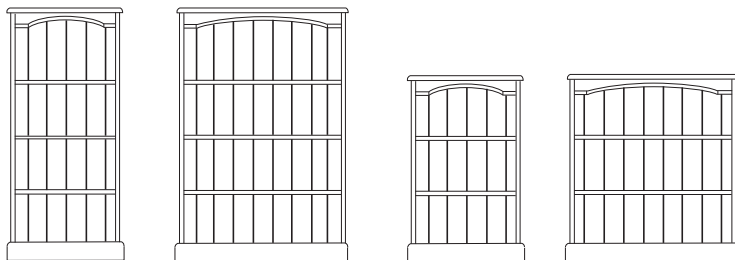

- **OR8620**
  Low Double Full Hanging Wardrobe
  H: 130cm/51"
  D: 56cm/23"
  W: 83cm/32.5"
- **OR8710**
  Single Full Hanging Wardrobe
  H: 179cm/70.5"
  D: 56cm/23"
  W: 44cm/17"
- **OR8720**
  Double Full Hanging Wardrobe
  H: 179cm/70.5"
  D: 56cm/23"
  W: 83cm/32.5"
- **OR8825**
  Double Gents Wardrobe with 2 Drawers
  H: 179cm/70.5"
  D: 56cm/23"
  W: 83cm/32.5"
- **OR9730**
  Triple Full Hanging Wardrobe
  H: 179cm/70.5"
  D: 56cm/23"
  W: 122cm/48"
- **OR9835**
  Triple Gents Wardrobe with 2 Drawers
  H: 179cm/70.5"
  D: 56cm/23"
  W: 122cm/48"
- **OR262**
  Tall Narrow Bookcase
  H: 179cm/70.5"
  D: 28cm/11"
  W: 56cm/22"
- **OR263**
  Tall Wide Bookcase
  H: 179cm/70.5"
  D: 28cm/11"
  W: 83cm/32.5"

Please note all bookcases feature tongue and groove backs, stained in a matt country pine colour.