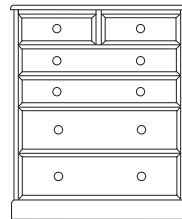

OR5050
5 Drawer
Medium Chest
H: 90cm/35.5"
D: 41cm/16"
W: 55.4cm/22"

OR5260
4+2 Drawer
Wide Chest
H: 90cm/35.5"
D: 41cm/16"
W: 83cm/32.5"

OR5280
2+1+2 Deep
Drawer Wide Chest
H: 90cm/35.5"
D: 41cm/16"
W: 83cm/32.5"

OR6145
4 Deep Drawer
Slim Chest
H: 105cm/41.5"
D: 41cm/16"
W: 44cm/17"

OR6150
3+2 Deep
Drawer Slim Chest
H: 105cm/41.5"
D: 41cm/16"
W: 44cm/17"

OR6060
6 Drawer
Medium Chest
H: 105cm/41.5"
D: 41cm/16"
W: 55.4cm/22"

OR6280
3+2 All Deep
Drawer Wide Chest
H: 105cm/41.5"
D: 41cm/16"
W: 83cm/32.5"

OR6290
2+2+2 Deep
Drawer Wide Chest
H: 105cm/41.5"
D: 41cm/16"
W: 83cm/32.5"

OR6363
3 over 6
Drawer Chest
H: 105cm/41.5"
D: 41cm/16"
W: 122cm/48"

Bed and Headboard dimensions

Code	Description	Height cm"	Depth cm"	Width cm"
OR4830	3'0" Square Panel Bed	H: 91cm/36"	D: 201cm/79"	W 105cm/41.5"
OR4845	4'6" Square Panel Bed	H: 91cm/36"	D: 201cm/79"	W: 151cm/59.5"
OR4850	5'0" Square Panel Bed	H: 91cm/36"	D: 208cm/82"	W: 166cm/65.5"
OR4630	3'0" Square Panel Headboard	H: 46cm/18"	—	W 105cm/41.5"
OR4645	4'6" Square Panel Headboard	H: 46cm/18"	—	W: 151cm/59.5"
OR4650	5'0" Square Panel Headboard	H: 46cm/18"	—	W: 166cm/65.5"
OR3830	3'0" Arched Panel Bed	H: 95cm/37.5"	D: 201cm/79"	W: 102cm/40"
OR3845	4'6" Arched Panel Bed	H: 95cm/37.5"	D: 201cm/79"	W: 147cm/58"
OR3850	5'0" Arched Panel Bed	H: 95cm/37.5"	D: 208cm/82"	W: 162cm/64"
OR3860	6'0" Arched Panel Bed	H: 95cm/37.5"	D: 208cm/82"	W: 193cm/76"
OR3630	3'0" Arched Panel Headboard	H: 52cm/20.5"	—	W: 102cm/40"
OR3645	4'6" Arched Panel Headboard	H: 52cm/20.5"	—	W: 147cm/58"
OR3650	5'0" Arched Panel Headboard	H: 52cm/20.5"	—	W: 162cm/64"
OR3660	6'0" Arched Panel Headboard	H: 52cm/20.5"	—	W: 193cm/76"