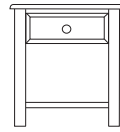

This is the One

12 finishes, over 500 options

OR3430
3 Drawer
Narrow Bedside
H: 59cm/23"
D: 41cm/16"
W: 34cm/13.4"

OR3110
1 Drawer
Bedside
H: 59cm/23"
D: 41cm/16"
W: 44cm/17"

OR1410
1 Drawer
Open Bedside
H: 59cm/23"
D: 41cm/16"
W: 51.5cm/20"

OR3130
3 Drawer
Bedside
H: 59cm/23"
D: 41cm/16"
W: 44cm/17"

OR3030
3 Drawer
Medium Chest
H: 59cm/23"
D: 41cm/16"
W: 55.4cm/22"

OR3240
2+2 Drawer
Wide Chest
H: 59cm/23"
D: 41cm/16"
W: 83cm/32.5"

OR4140
4 Drawer
Slim Chest
H: 75cm/29.5"
D: 41cm/16"
W: 44cm/17"

OR7710T
Dressing Table Stool
with Turned Legs
H: 44cm/17.25"
D: 32.5cm/12.75"
W: 44cm/17.25"

OR7610
Single Dressing
Table Mirror
H: 55cm/20"
W: 54cm/21"

OR7600
Triple Dressing
Table Mirror
H: 55cm/20"
W: 89cm/35"

Bed and Headboard dimensions

Code	Description	Height cm"	Depth cm"	Width cm"
OR4830	3'0" Square Panel Bed	H: 91cm/36"	D: 201cm/79"	W 105cm/41.5"
OR4845	4'6" Square Panel Bed	H: 91cm/36"	D: 201cm/79"	W: 151cm/59.5"
OR4850	5'0" Square Panel Bed	H: 91cm/36"	D: 208cm/82"	W: 166cm/65.5"
OR4630	3'0" Square Panel Headboard	H: 46cm/18"	—	W 105cm/41.5"
OR4645	4'6" Square Panel Headboard	H: 46cm/18"	—	W: 151cm/59.5"
OR4650	5'0" Square Panel Headboard	H: 46cm/18"	—	W: 166cm/65.5"
OR3830	3'0" Arched Panel Bed	H: 95cm/37.5"	D: 201cm/79"	W: 102cm/40"
OR3845	4'6" Arched Panel Bed	H: 95cm/37.5"	D: 201cm/79"	W: 147cm/58"
OR3850	5'0" Arched Panel Bed	H: 95cm/37.5"	D: 208cm/82"	W: 162cm/64"
OR3860	6'0" Arched Panel Bed	H: 95cm/37.5"	D: 208cm/82"	W: 193cm/76"
OR3630	3'0" Arched Panel Headboard	H: 52cm/20.5"	—	W: 102cm/40"
OR3645	4'6" Arched Panel Headboard	H: 52cm/20.5"	—	W: 147cm/58"
OR3650	5'0" Arched Panel Headboard	H: 52cm/20.5"	—	W: 162cm/64"
OR3660	6'0" Arched Panel Headboard	H: 52cm/20.5"	—	W: 193cm/76"