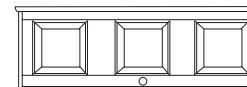

OR7710T
Dressing Table Stool
with Turned Legs
H: 44cm/17.25"
D: 32.5cm/12.75"
W: 44cm/17.25"

OR7610
Single Dressing
Table Mirror
H: 55cm/20"
W: 54cm/21"

OR7600
Triple Dressing
Table Mirror
H: 55cm/20"
W: 89cm/35"

OR2010
Blanket Box
H: 50cm/19.5"
D: 41cm/16.25"
W: 83cm/32.5"

OR8200
Top Box For
Double Wardrobe
H: 39cm/15.5"
D: 56cm/23"
W: 83cm/32.5"

OR9300
Top Box for
Triple Wardrobe
H: 39cm/15.5"
D: 56cm/23"
W: 122cm/48"