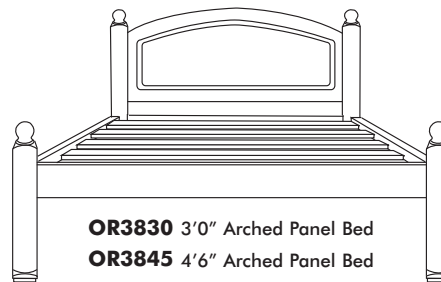

Please note all bookcases feature tongue and groove backs, stained in a matt country pine colour.

- OR242**
Medium Narrow Bookcase
H: 124cm/49"
D: 28cm/11"
W: 56cm/22"
- OR243**
Medium Wide Bookcase
H: 124cm/49"
D: 28cm/11"
W: 83cm/32.5"
- OR232**
Low Narrow Bookcase
H: 92.5cm/36.5"
D: 28cm/11"
W: 56cm/22"
- OR233**
Low Wide Bookcase
H: 92.5cm/36.5"
D: 28cm/11"
W: 83cm/32.5"

OR2020
Under Bed Drawer
H: 22.5cm/9"
D: 68.4cm/27"
W: 68.4cm/27"

- OR4830** 3'0" Square Panel Bed
- OR4845** 4'6" Square Panel Bed
- OR4850** 5'0" Square Panel Bed

- OR4630** 3'0" Square Panel Headboard
- OR4645** 4'6" Square Panel Headboard
- OR4650** 5'0" Square Panel Headboard

Bed and Headboard dimensions

Code	Description	Height cm"	Depth cm"	Width cm"
OR4830	3'0" Square Panel Bed	H: 91cm/36"	D: 201cm/79"	W 105cm/41.5"
OR4845	4'6" Square Panel Bed	H: 91cm/36"	D: 201cm/79"	W: 151cm/59.5"
OR4850	5'0" Square Panel Bed	H: 91cm/36"	D: 208cm/82"	W: 166cm/65.5"
OR4630	3'0" Square Panel Headboard	H: 46cm/18"	—	W 105cm/41.5"
OR4645	4'6" Square Panel Headboard	H: 46cm/18"	—	W: 151cm/59.5"
OR4650	5'0" Square Panel Headboard	H: 46cm/18"	—	W: 166cm/65.5"
OR3830	3'0" Arched Panel Bed	H: 95cm/37.5"	D: 201cm/79"	W: 102cm/40"
OR3845	4'6" Arched Panel Bed	H: 95cm/37.5"	D: 201cm/79"	W: 147cm/58"
OR3850	5'0" Arched Panel Bed	H: 95cm/37.5"	D: 208cm/82"	W: 162cm/64"
OR3860	6'0" Arched Panel Bed	H: 95cm/37.5"	D: 208cm/82"	W: 193cm/76"
OR3630	3'0" Arched Panel Headboard	H: 52cm/20.5"	—	W: 102cm/40"
OR3645	4'6" Arched Panel Headboard	H: 52cm/20.5"	—	W: 147cm/58"
OR3650	5'0" Arched Panel Headboard	H: 52cm/20.5"	—	W: 162cm/64"
OR3660	6'0" Arched Panel Headboard	H: 52cm/20.5"	—	W: 193cm/76"