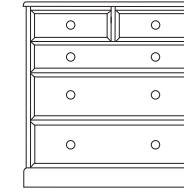

OR3130
3 Drawer
Bedside
H: 59cm/23"
D: 41cm/16"
W: 44cm/17"

OR3030
3 Drawer
Medium Chest
H: 59cm/23"
D: 41cm/16"
W: 55.4cm/22"

OR3240
2+2 Drawer
Wide Chest
H: 59cm/23"
D: 41cm/16"
W: 83cm/32.5"

OR4140
4 Drawer
Slim Chest
H: 75cm/29.5"
D: 41cm/16"
W: 44cm/17"

OR4343
3 over 4
Drawer Chest
H: 75cm/29.5"
D: 41cm/16"
W: 122cm/48"

OR5140
2+2 Deep
Drawer Slim Chest
H: 90cm/35.5"
D: 41cm/16"
W: 44cm/17"

OR5150
5 Drawer
Slim Chest
H: 90cm/35.5"
D: 41cm/16"
W: 44cm/17"

OR5050
5 Drawer
Medium Chest
H: 90cm/35.5"
D: 41cm/16"
W: 55.4cm/22"

OR5260
4+2 Drawer
Wide Chest
H: 90cm/35.5"
D: 41cm/16"
W: 83cm/32.5"

OR5280
2+1+2 Deep
Drawer Wide Chest
H: 90cm/35.5"
D: 41cm/16"
W: 83cm/32.5"

Bed and Headboard dimensions

Code	Description	Height cm"	Depth cm"	Width cm"
OR4830	3'0" Square Panel Bed	H: 91cm/36"	D: 201cm/79"	W 105cm/41.5"
OR4845	4'6" Square Panel Bed	H: 91cm/36"	D: 201cm/79"	W: 151cm/59.5"
OR4850	5'0" Square Panel Bed	H: 91cm/36"	D: 208cm/82"	W: 166cm/65.5"
OR4630	3'0" Square Panel Headboard	H: 46cm/18"	—	W 105cm/41.5"
OR4645	4'6" Square Panel Headboard	H: 46cm/18"	—	W: 151cm/59.5"
OR4650	5'0" Square Panel Headboard	H: 46cm/18"	—	W: 166cm/65.5"
OR3830	3'0" Arched Panel Bed	H: 95cm/37.5"	D: 201cm/79"	W: 102cm/40"
OR3845	4'6" Arched Panel Bed	H: 95cm/37.5"	D: 201cm/79"	W: 147cm/58"
OR3850	5'0" Arched Panel Bed	H: 95cm/37.5"	D: 208cm/82"	W: 162cm/64"
OR3860	6'0" Arched Panel Bed	H: 95cm/37.5"	D: 208cm/82"	W: 193cm/76"
OR3630	3'0" Arched Panel Headboard	H: 52cm/20.5"	—	W: 102cm/40"
OR3645	4'6" Arched Panel Headboard	H: 52cm/20.5"	—	W: 147cm/58"
OR3650	5'0" Arched Panel Headboard	H: 52cm/20.5"	—	W: 162cm/64"
OR3660	6'0" Arched Panel Headboard	H: 52cm/20.5"	—	W: 193cm/76"