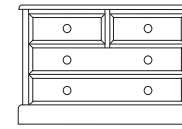

This is the One

12 finishes, over 500 options

OR3430
3 Drawer
Narrow Bedside
H: 59cm/23"
D: 41cm/16"
W: 34cm/13.4"

OR3110
1 Drawer
Bedside
H: 59cm/23"
D: 41cm/16"
W: 44cm/17"

OR1410
1 Drawer
Open Bedside
H: 59cm/23"
D: 41cm/16"
W: 51.5cm/20"

OR3130
3 Drawer
Bedside
H: 59cm/23"
D: 41cm/16"
W: 44cm/17"

OR3030
3 Drawer
Medium Chest
H: 59cm/23"
D: 41cm/16"
W: 55.4cm/22"

OR3240
2+2 Drawer
Wide Chest
H: 59cm/23"
D: 41cm/16"
W: 83cm/32.5"

OR4140
4 Drawer
Slim Chest
H: 75cm/29.5"
D: 41cm/16"
W: 44cm/17"

Bed and Headboard dimensions

Code	Description	Height cm"	Depth cm"	Width cm"
OR4830	3'0" Square Panel Bed	H: 91cm/36"	D: 201cm/79"	W 105cm/41.5"
OR4845	4'6" Square Panel Bed	H: 91cm/36"	D: 201cm/79"	W: 151cm/59.5"
OR4850	5'0" Square Panel Bed	H: 91cm/36"	D: 208cm/82"	W: 166cm/65.5"
OR4630	3'0" Square Panel Headboard	H: 46cm/18"	—	W 105cm/41.5"
OR4645	4'6" Square Panel Headboard	H: 46cm/18"	—	W: 151cm/59.5"
OR4650	5'0" Square Panel Headboard	H: 46cm/18"	—	W: 166cm/65.5"
OR3830	3'0" Arched Panel Bed	H: 95cm/37.5"	D: 201cm/79"	W: 102cm/40"
OR3845	4'6" Arched Panel Bed	H: 95cm/37.5"	D: 201cm/79"	W: 147cm/58"
OR3850	5'0" Arched Panel Bed	H: 95cm/37.5"	D: 208cm/82"	W: 162cm/64"
OR3860	6'0" Arched Panel Bed	H: 95cm/37.5"	D: 208cm/82"	W: 193cm/76"
OR3630	3'0" Arched Panel Headboard	H: 52cm/20.5"	—	W: 102cm/40"
OR3645	4'6" Arched Panel Headboard	H: 52cm/20.5"	—	W: 147cm/58"
OR3650	5'0" Arched Panel Headboard	H: 52cm/20.5"	—	W: 162cm/64"
OR3660	6'0" Arched Panel Headboard	H: 52cm/20.5"	—	W: 193cm/76"