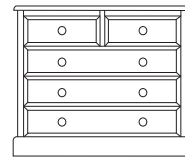

This is the One

12 finishes, over 500 options

OR3430
3 Drawer
Narrow Bedside
H: 59cm/23"
D: 41cm/16"
W: 34cm/13.4"

OR3110
1 Drawer
Bedside
H: 59cm/23"
D: 41cm/16"
W: 44cm/17"

OR1410
1 Drawer
Open Bedside
H: 59cm/23"
D: 41cm/16"
W: 51.5cm/20"

OR3130
3 Drawer
Bedside
H: 59cm/23"
D: 41cm/16"
W: 44cm/17"

OR3030
3 Drawer
Medium Chest
H: 59cm/23"
D: 41cm/16"
W: 55.4cm/22"

OR3240
2+2 Drawer
Wide Chest
H: 59cm/23"
D: 41cm/16"
W: 83cm/32.5"

OR4140
4 Drawer
Slim Chest
H: 75cm/29.5"
D: 41cm/16"
W: 44cm/17"

OR4040
4 Drawer
Medium Chest
H: 75cm/29.5"
D: 41cm/16"
W: 55.4cm/22"

OR4230
2+2 Deep
Drawer Wide Chest
H: 75cm/29.5"
D: 41cm/16"
W: 83cm/32.5"

OR4250
3+2 Drawer
Wide Chest
H: 75cm/29.5"
D: 41cm/16"
W: 83cm/32.5"

OR4343
3 over 4
Drawer Chest
H: 75cm/29.5"
D: 41cm/16"
W: 122cm/48"

OR5140
2+2 Deep
Drawer Slim Chest
H: 90cm/35.5"
D: 41cm/16"
W: 44cm/17"

OR5150
5 Drawer
Slim Chest
H: 90cm/35.5"
D: 41cm/16"
W: 44cm/17"