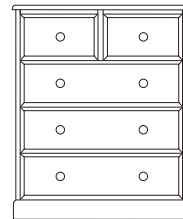

OR4343
3 over 4
Drawer Chest
H: 75cm/29.5"
D: 41cm/16"
W: 122cm/48"

OR5140
2+2 Deep
Drawer Slim Chest
H: 90cm/35.5"
D: 41cm/16"
W: 44cm/17"

OR5150
5 Drawer
Slim Chest
H: 90cm/35.5"
D: 41cm/16"
W: 44cm/17"

OR5050
5 Drawer
Medium Chest
H: 90cm/35.5"
D: 41cm/16"
W: 55.4cm/22"

OR5260
4+2 Drawer
Wide Chest
H: 90cm/35.5"
D: 41cm/16"
W: 83cm/32.5"

OR5280
2+1+2 Deep
Drawer Wide Chest
H: 90cm/35.5"
D: 41cm/16"
W: 83cm/32.5"

OR6145
4 Deep Drawer
Slim Chest
H: 105cm/41.5"
D: 41cm/16"
W: 44cm/17"

OR6150
3+2 Deep
Drawer Slim Chest
H: 105cm/41.5"
D: 41cm/16"
W: 44cm/17"

OR6060
6 Drawer
Medium Chest
H: 105cm/41.5"
D: 41cm/16"
W: 55.4cm/22"

Bed and Headboard dimensions

Code	Description	Height cm"	Depth cm"	Width cm"
OR4830	3'0" Square Panel Bed	H: 91cm/36"	D: 201cm/79"	W 105cm/41.5"
OR4845	4'6" Square Panel Bed	H: 91cm/36"	D: 201cm/79"	W: 151cm/59.5"
OR4850	5'0" Square Panel Bed	H: 91cm/36"	D: 208cm/82"	W: 166cm/65.5"
OR4630	3'0" Square Panel Headboard	H: 46cm/18"	—	W 105cm/41.5"
OR4645	4'6" Square Panel Headboard	H: 46cm/18"	—	W: 151cm/59.5"
OR4650	5'0" Square Panel Headboard	H: 46cm/18"	—	W: 166cm/65.5"
OR3830	3'0" Arched Panel Bed	H: 95cm/37.5"	D: 201cm/79"	W: 102cm/40"
OR3845	4'6" Arched Panel Bed	H: 95cm/37.5"	D: 201cm/79"	W: 147cm/58"
OR3850	5'0" Arched Panel Bed	H: 95cm/37.5"	D: 208cm/82"	W: 162cm/64"
OR3860	6'0" Arched Panel Bed	H: 95cm/37.5"	D: 208cm/82"	W: 193cm/76"
OR3630	3'0" Arched Panel Headboard	H: 52cm/20.5"	—	W: 102cm/40"
OR3645	4'6" Arched Panel Headboard	H: 52cm/20.5"	—	W: 147cm/58"
OR3650	5'0" Arched Panel Headboard	H: 52cm/20.5"	—	W: 162cm/64"
OR3660	6'0" Arched Panel Headboard	H: 52cm/20.5"	—	W: 193cm/76"