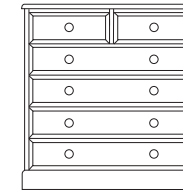

OR3130
3 Drawer
Bedside
H: 59cm/23"
D: 41cm/16"
W: 44cm/17"

OR3030
3 Drawer
Medium Chest
H: 59cm/23"
D: 41cm/16"
W: 55.4cm/22"

OR3240
2+2 Drawer
Wide Chest
H: 59cm/23"
D: 41cm/16"
W: 83cm/32.5"

OR4140
4 Drawer
Slim Chest
H: 75cm/29.5"
D: 41cm/16"
W: 44cm/17"

OR4343
3 over 4
Drawer Chest
H: 75cm/29.5"
D: 41cm/16"
W: 122cm/48"

OR5140
2+2 Deep
Drawer Slim Chest
H: 90cm/35.5"
D: 41cm/16"
W: 44cm/17"

OR5150
5 Drawer
Slim Chest
H: 90cm/35.5"
D: 41cm/16"
W: 44cm/17"

OR5050
5 Drawer
Medium Chest
H: 90cm/35.5"
D: 41cm/16"
W: 55.4cm/22"

OR5260
4+2 Drawer
Wide Chest
H: 90cm/35.5"
D: 41cm/16"
W: 83cm/32.5"

OR5280
2+1+2 Deep
Drawer Wide Chest
H: 90cm/35.5"
D: 41cm/16"
W: 83cm/32.5"

Bed and Headboard dimensions

Code	Description	Height cm"	Depth cm"	Width cm"
OR4830	3'0" Square Panel Bed	H: 91cm/36"	D: 201cm/79"	W 105cm/41.5"
OR4845	4'6" Square Panel Bed	H: 91cm/36"	D: 201cm/79"	W: 151cm/59.5"
OR4850	5'0" Square Panel Bed	H: 91cm/36"	D: 208cm/82"	W: 166cm/65.5"
OR4630	3'0" Square Panel Headboard	H: 46cm/18"	—	W 105cm/41.5"
OR4645	4'6" Square Panel Headboard	H: 46cm/18"	—	W: 151cm/59.5"
OR4650	5'0" Square Panel Headboard	H: 46cm/18"	—	W: 166cm/65.5"
OR3830	3'0" Arched Panel Bed	H: 95cm/37.5"	D: 201cm/79"	W: 102cm/40"
OR3845	4'6" Arched Panel Bed	H: 95cm/37.5"	D: 201cm/79"	W: 147cm/58"
OR3850	5'0" Arched Panel Bed	H: 95cm/37.5"	D: 208cm/82"	W: 162cm/64"
OR3860	6'0" Arched Panel Bed	H: 95cm/37.5"	D: 208cm/82"	W: 193cm/76"
OR3630	3'0" Arched Panel Headboard	H: 52cm/20.5"	—	W: 102cm/40"
OR3645	4'6" Arched Panel Headboard	H: 52cm/20.5"	—	W: 147cm/58"
OR3650	5'0" Arched Panel Headboard	H: 52cm/20.5"	—	W: 162cm/64"
OR3660	6'0" Arched Panel Headboard	H: 52cm/20.5"	—	W: 193cm/76"