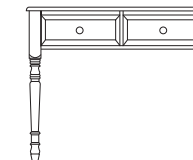

OR6280
3+2 All Deep
Drawer Wide Chest
H: 105cm/41.5"
D: 41cm/16"
W: 83cm/32.5"

OR6290
2+2+2 Deep
Drawer Wide Chest
H: 105cm/41.5"
D: 41cm/16"
W: 83cm/32.5"

OR6363
3 over 6
Drawer Chest
H: 105cm/41.5"
D: 41cm/16"
W: 122cm/48"

OR6305
Console Table
with Square Legs
H: 76cm/30"
D: 41cm/16"
W: 91cm/36"

OR630T
Console Table
with Turned Legs
H: 76cm/30"
D: 41cm/16"
W: 91cm/36"

OR7145S
Single Pedestal Dressing
Table with Square Legs
H: 75cm/29.5"
D: 41cm/16"
W: 95cm/37.5"