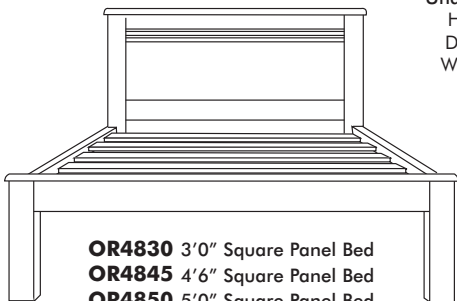

- **OR242**
  Medium Narrow Bookcase
  H: 124cm/49"
  D: 28cm/11"
  W: 56cm/22"
- **OR243**
  Medium Wide Bookcase
  H: 124cm/49"
  D: 28cm/11"
  W: 83cm/32.5"
- **OR232**
  Low Narrow Bookcase
  H: 92.5cm/36.5"
  D: 28cm/11"
  W: 56cm/22"
- **OR233**
  Low Wide Bookcase
  H: 92.5cm/36.5"
  D: 28cm/11"
  W: 83cm/32.5"

OR2020
Under Bed Drawer
H: 22.5cm/9"
D: 68.4cm/27"
W: 68.4cm/27"

- **OR4830** 3'0" Square Panel Bed
- **OR4845** 4'6" Square Panel Bed
- **OR4850** 5'0" Square Panel Bed

- **OR4630** 3'0" Square Panel Headboard
- **OR4645** 4'6" Square Panel Headboard
- **OR4650** 5'0" Square Panel Headboard