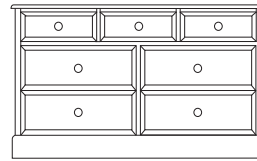

This is the One

12 finishes, over 500 options

OR3430
3 Drawer
Narrow Bedside
H: 59cm/23"
D: 41cm/16"
W: 34cm/13.4"

OR3110
1 Drawer
Bedside
H: 59cm/23"
D: 41cm/16"
W: 44cm/17"

OR1410
1 Drawer
Open Bedside
H: 59cm/23"
D: 41cm/16"
W: 51.5cm/20"

OR3130
3 Drawer
Bedside
H: 59cm/23"
D: 41cm/16"
W: 44cm/17"

OR3030
3 Drawer
Medium Chest
H: 59cm/23"
D: 41cm/16"
W: 55.4cm/22"

OR3240
2+2 Drawer
Wide Chest
H: 59cm/23"
D: 41cm/16"
W: 83cm/32.5"

OR4140
4 Drawer
Slim Chest
H: 75cm/29.5"
D: 41cm/16"
W: 44cm/17"

OR4040
4 Drawer
Medium Chest
H: 75cm/29.5"
D: 41cm/16"
W: 55.4cm/22"

OR4230
2+2 Deep
Drawer Wide Chest
H: 75cm/29.5"
D: 41cm/16"
W: 83cm/32.5"

OR4250
3+2 Drawer
Wide Chest
H: 75cm/29.5"
D: 41cm/16"
W: 83cm/32.5"

OR4343
3 over 4
Drawer Chest
H: 75cm/29.5"
D: 41cm/16"
W: 122cm/48"

OR5140
2+2 Deep
Drawer Slim Chest
H: 90cm/35.5"
D: 41cm/16"
W: 44cm/17"

OR5150
5 Drawer
Slim Chest
H: 90cm/35.5"
D: 41cm/16"
W: 44cm/17"