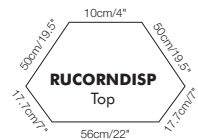

Bookcases have adjustable shelves except the shelf marked 'x'

RU32BC

3x2 Bookcase
W: 60cm/23.5"
D: 30cm/12"
H: 90cm/35.5"