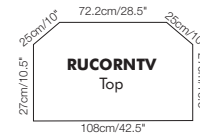

Telephone Table
W: 60cm/23.5"
D: 35cm/14"
H: 80cm/31.5"

RUHTAB

Hall Table
W: 95cm/37.5"
D: 35cm/14"
H: 80cm/31.5"

RUNEST

Nest of Tables
W: 59cm/23.5"
D: 41cm/16"
H: 51cm/20"

RUEXTAB

Extending Table 4'-6' (extends with one leaf stored inside the table)
L: 125cm/49.5"-180cm/71"
W: 75cm/29.5" H: 76cm/30"

RULEXTAB

Large Extending Table (extends with two leaves stored inside the table)
L: 165cm/53-203cm/80"
W: 90cm/35.5" H: 76cm/30"

CHISHA

Shaker Style Oak Chair with Leather Seat
W: 46cm/18"
H: 104cm/41"

RU2CUP

2 Door (Shoe) Cupboard with Three Adjustable Shelves
W: 65cm/25.5"
D: 40cm/15.5"
H: 90cm/35.5"

RUSSIDEB

Small Sideboard with Internal Shelf
W: 80cm/31.5"
D: 35cm/14"
H: 80cm/31.5"

RUCORNTV

Corner TV Unit with Adjustable Shelf
W: 108cm/42.5"
D: 45cm/18"
H: 65cm/25.5"

RUTV

Wide TV Unit with Adjustable Shelf
W: 130cm/51"
D: 45cm/18"
H: 55cm/21.5"

RUSTV

Small TV Unit
W: 90cm/35.5"
D: 45cm/18"
H: 59.5cm/23.5"

RUCOF

Coffee Table with Drawers
W: 95cm/37.5"
D: 55cm/21.5"
H: 47cm/18.5"